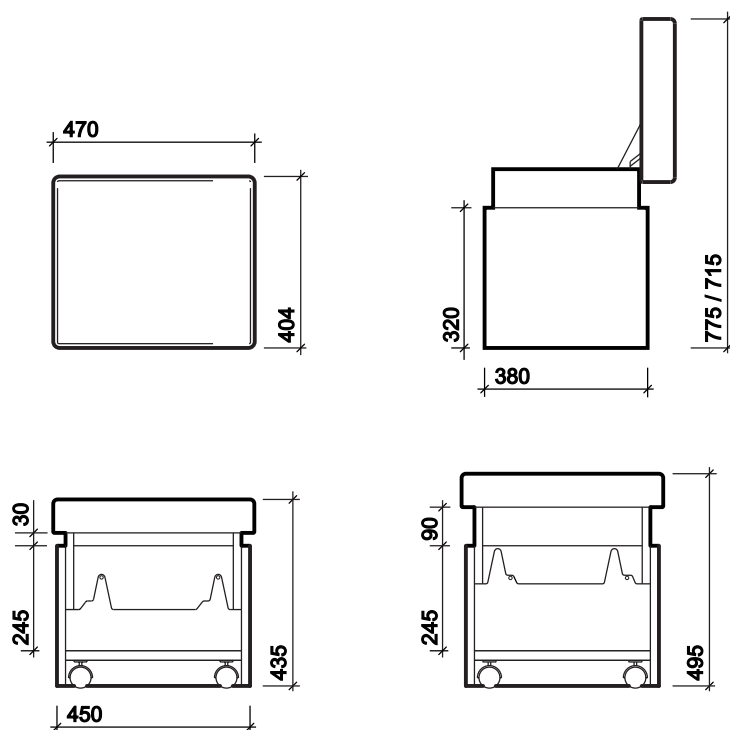

bathroom seat

Bathroom seat

470 x 495 x 404mm - White

TA0901WH

applications

Commercial, Domestic, Healthcare, Hotels and Leisure, Other, Special Needs.

furniture colours

White

material

Highly moisture resistant MDF.

All measurements shown are in millimetres. Drawing sizes are not to scale.

Lawton Road, Alsager, Stoke-on-Trent ST7 2DF, UK
Tel: +44(0) 1270 879777 Fax: +44(0) 1270 873864
www.twyfordbathrooms.com UK Technical Helpline Tel: 0870 840 0437 Fax: 0870 840 0438